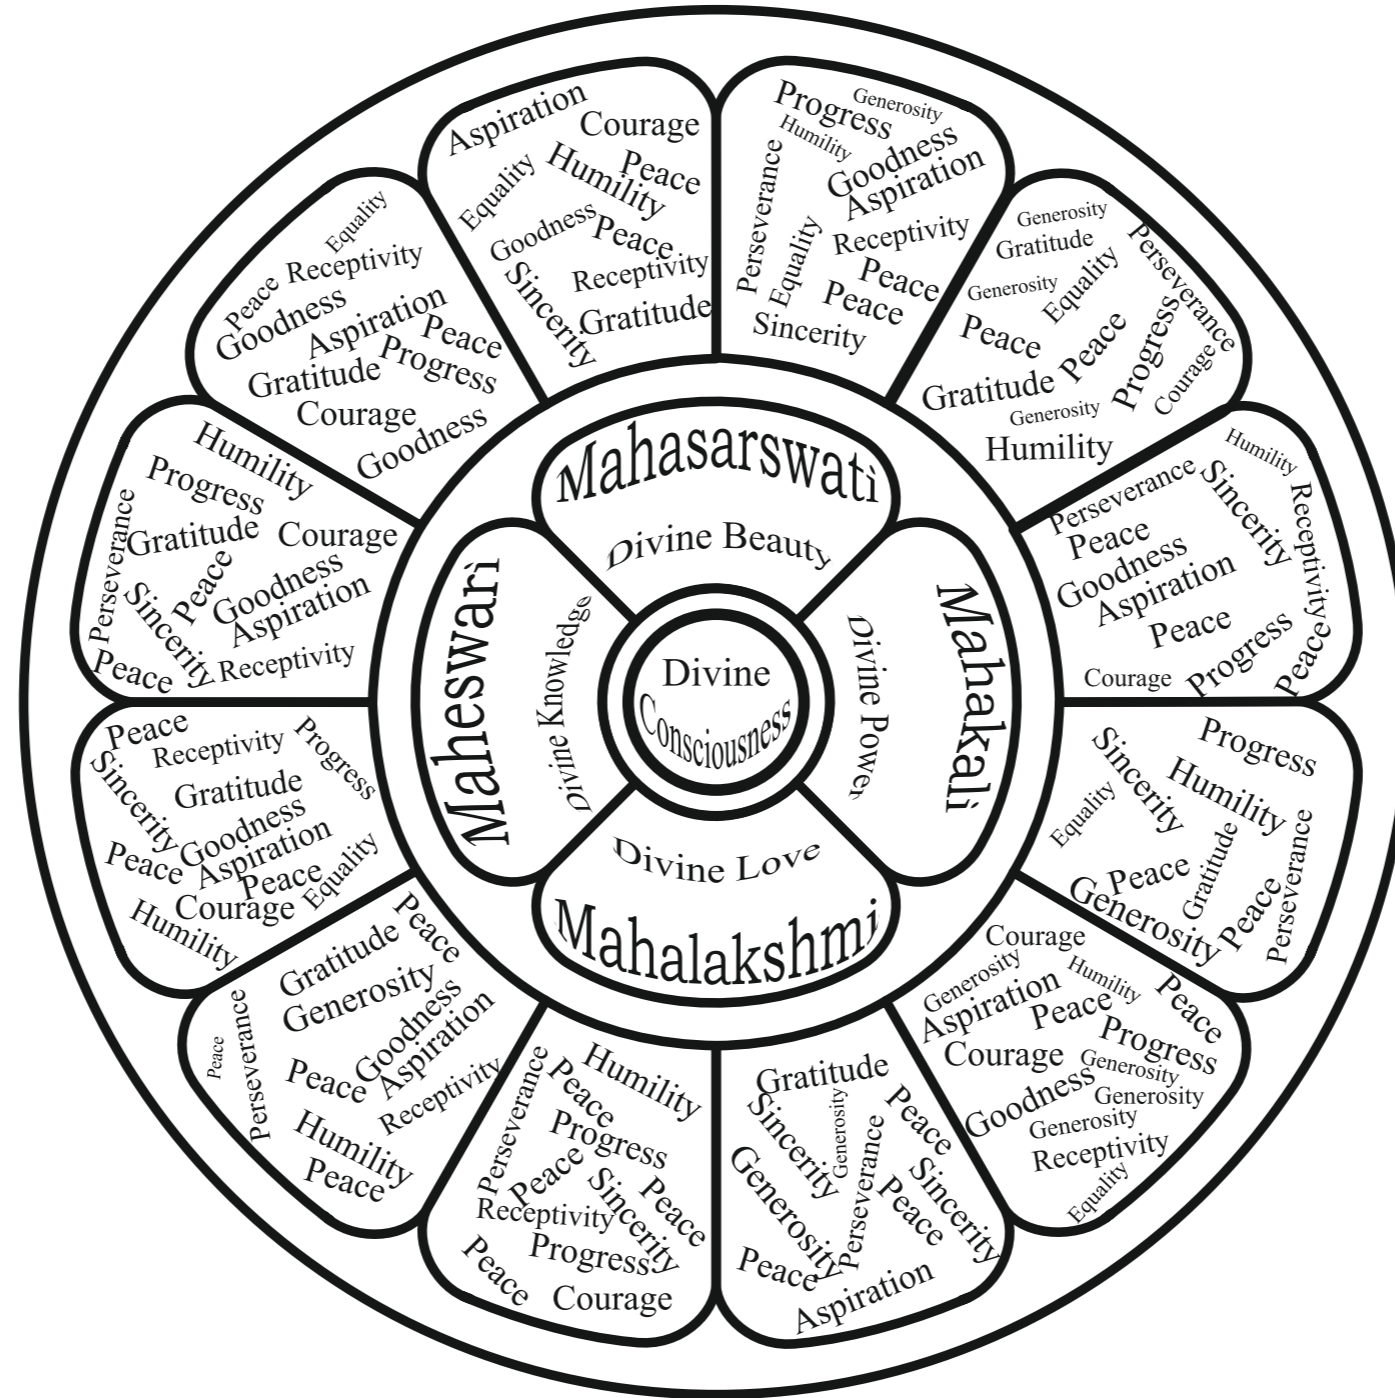

Concentration game in The Mother's symbol 12 attributes for spiritual development & management in life

Answer Sheet

Sincerity सत्यनिष्ठा 1	Humility विनम्रता 2	Gratitude कृतज्ञता 3	Perseverance प्रयत्नशीलता 4	Aspiration अभीप्सा 5	Receptivity ग्रहणशीलता 6	Progress प्रगति 7	Courage साहस 8	Goodness शुभभाव 9	Generosity उदारता 10	Equality समता 11	Peace शांति 12
9	10	9	8	9	9	10	9	9	12	7	31

Suman Kochar & DevBala Sangh

Mob No. 9826067685, Ph No. 0731-2452500

E-Mail : sumankocher@rediffmail.com

Sri Aurobindo Society Puducherry, Indore Branch

[541, M.G. Road,Gorakund, Indore (M.P.)](http://541.M.G.Road,Gorakund,Indore(M.P.))

[E-mail: sasindore@aurosociety.org](mailto:sasindore@aurosociety.org)

[Website : sriurobindosocietyindore.com](http://sriurobindosocietyindore.com)