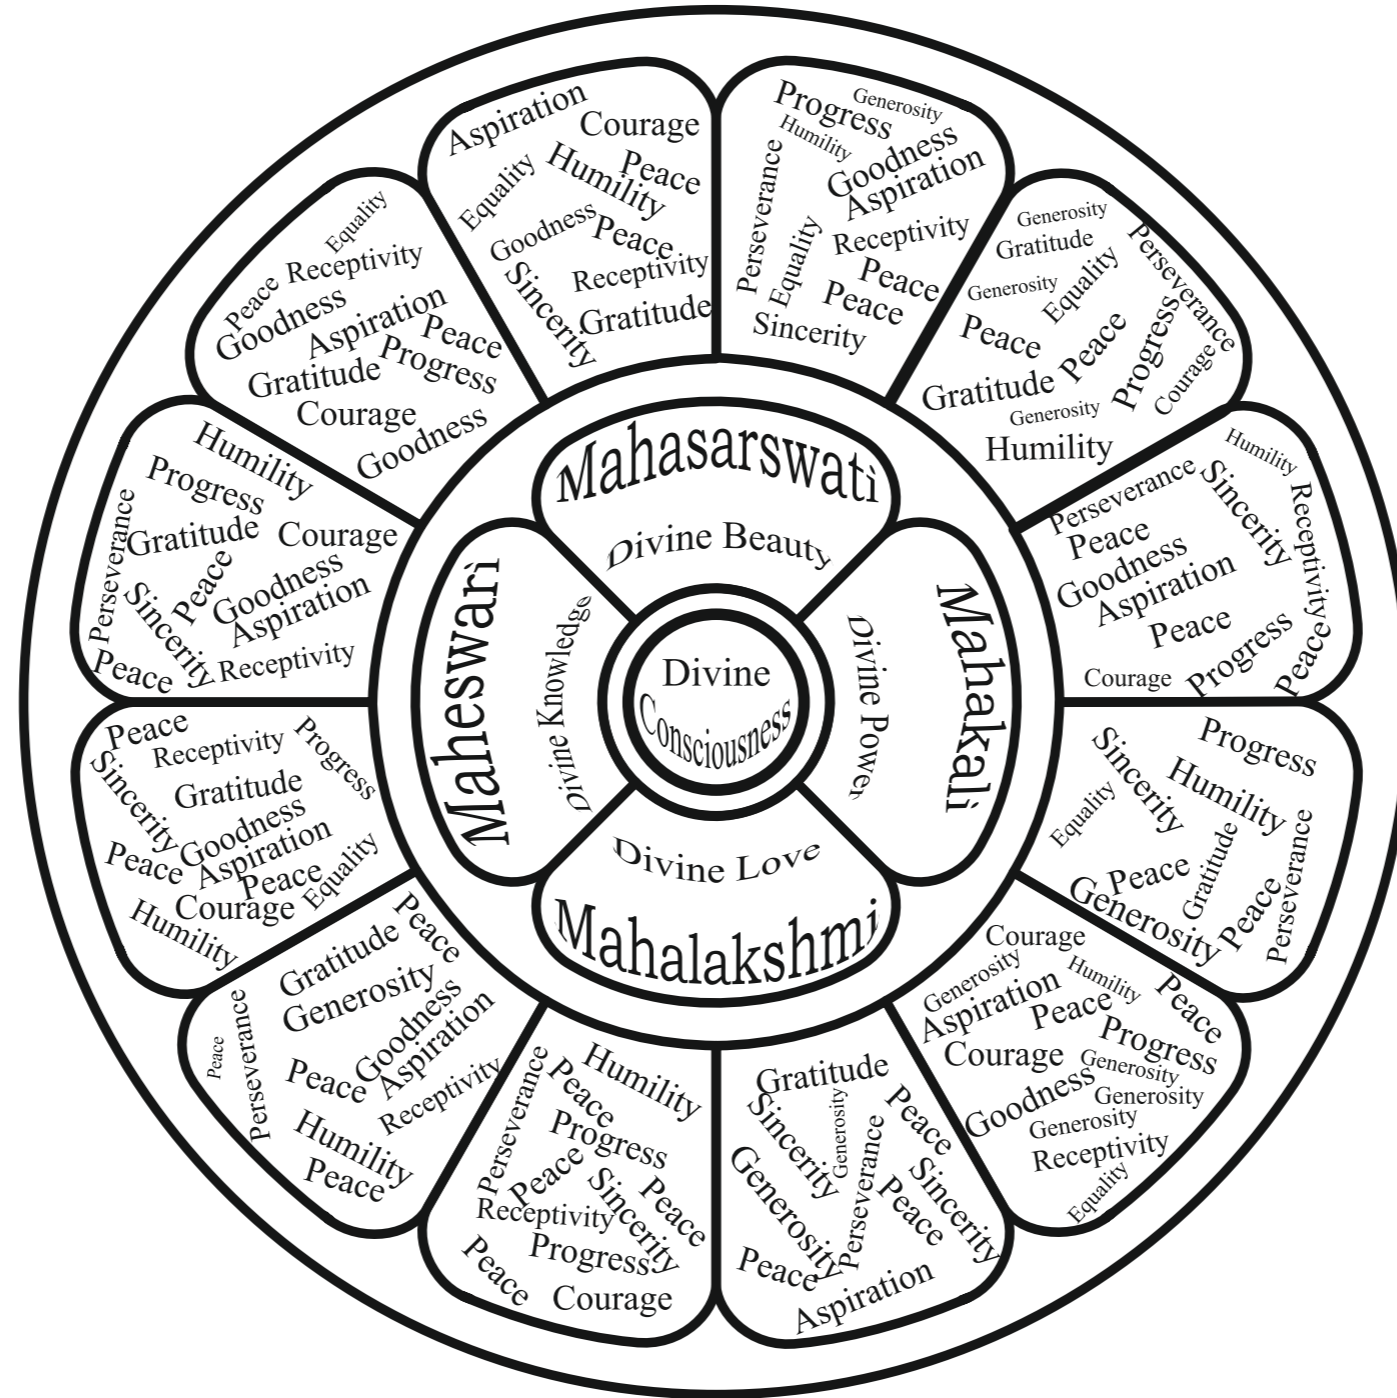

# Concentration game in The Mother's symbol 12 attributes for spiritual development & management in life

Count The Words in The Mother's Symbol and Write Below

Sincerity सत्यनिष्ठा 1	Humility विनम्रता 2	Gratitude कृतज्ञता 3	Perseverance प्रयत्नशीलता 4	Aspiration अभीप्सा 5	Receptivity ग्रहणशीलता 6	Progress प्रगति 7	Courage साहस 8	Goodness शुभभाव 9	Generosity उदारता 10	Equality समता 11	Peace शांति 12

# Concentration game in The Mother's symbol 12 attributes for spiritual development & management in life